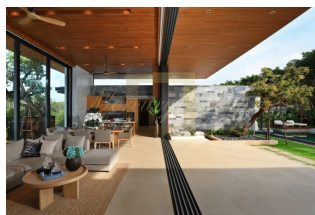

ID: TH-245-160342  
WWW.MERCURYESTATE.COM  
TEL./VIBER/WHATSAPP:  
+37125772705

**Exclusive villa in Bang Tao, 4  
bedroom, 567 sq.m. with hills, pool  
view**

*Thailand, Phuket*

<b>Price:</b>	<b>€ 1 490 816</b>
<b>Object type</b>	House
<b>Market</b>	New building
<b>Bedrooms</b>	4
<b>Number of rooms</b>	4
<b>Land area</b>	889 m2
<b>Area</b>	567 m2
<b>Category</b>	For sale

Botanica Forestique is an excellent project that meets the desires and needs of the ever-increasing demand for high-end real estate. The villas are designed with a unique combination of urban infrastructure, healthy lifestyle and natural beauty. 65 villas in modern luxury design, with land areas ranging from 674 to 1168 m<sup>2</sup>, and built-up areas ranging from 318 to 567 m<sup>2</sup>. With 4 bedrooms and 5-6 bathrooms.