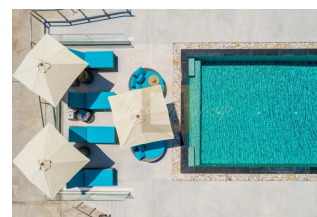

Prime townhouse in Choeng Mon, 2 bedroom, 117 sq.m. with sea view

Thailand, Samui

Price:	€ 347 800
Object type	Twin Houses
Market	New building
Bedrooms	2
Number of rooms	2
Land area	130 m2
Area	117 m2
Category	For sale