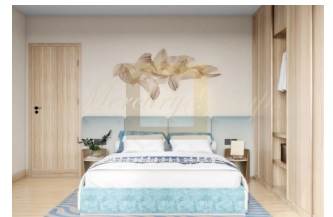

ID: TH-245-160269
WWW.MERCURYESTATE.COM
TEL./VIBER/WHATSAPP:
+37125772705

Amazing apartments in Bang Tao, 3 bedroom, 71 sq.m. with garden, pool view

Thailand, Phuket

| | |
|------------------------|------------------|
| Price: | € 339 991 |
| Object type | Apartment |
| Market | New building |
| Bedrooms | 3 |
| Number of rooms | 3 |
| Area | 71 m2 |
| Category | For sale |

The Wanda Vista Resort consists of 7 condominium buildings, some of which were created for investment purposes and are managed by the hotel chain. The second half was built as personal residences. And all this is just a few hundred meters from the white sand beach. The resort is also conveniently located near the Laguna Golf Course, as well as the shopping areas of Boat Avenue and Porto de Phuket, offering many dining and entertainment options.