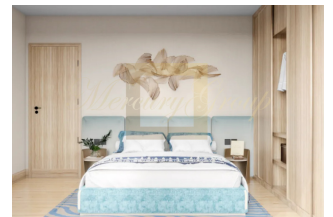

ID: TH-245-160268  
WWW.MERCURYESTATE.COM  
TEL./VIBER/WHATSAPP:  
+37125772705

**Picturesque apartments in Bang Tao,  
2 bedroom, 73 sq.m. with garden,  
pool view**

*Thailand, Phuket*

|                        |                  |
|------------------------|------------------|
| <b>Price:</b>          | <b>€ 347 755</b> |
| <b>Object type</b>     | Apartment        |
| <b>Market</b>          | New building     |
| <b>Bedrooms</b>        | 2                |
| <b>Number of rooms</b> | 2                |
| <b>Area</b>            | 73 m2            |
| <b>Category</b>        | For sale         |

The Wanda Vista Resort consists of 7 condominium buildings, some of which were created for investment purposes and are managed by the hotel chain. The second half was built as personal residences. And all this is just a few hundred meters from the white sand beach. The resort is also conveniently located near the Laguna Golf Course, as well as the shopping areas of Boat Avenue and Porto de Phuket, offering many dining and entertainment options.