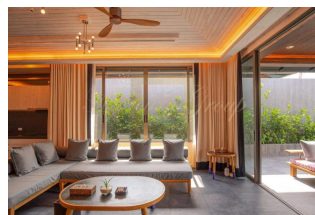

Beach hotel and private residences combining iconic Sino-Portuguese style with modern comforts. Extensive luxury on-site amenities including a spa, beach bar and restaurants, leisure pool and beach club. And just 20 minutes from Phuket International Airport, minutes from major amenities such as golf courses, marinas, shopping centers and famous attractions.