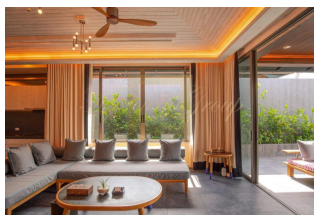

Beach hotel and private residences combining iconic Sino-Portuguese style with modern comforts. Extensive luxury on-site amenities including a spa, beach bar and restaurants, leisure pool and beach club. And just 20 minutes from Phuket International Airport, minutes from major amenities such as golf courses, marinas, shopping centers and famous attractions.