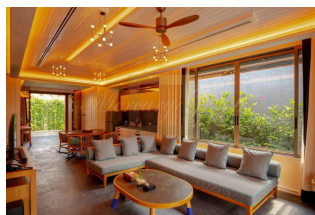

Beach hotel and private residences combining iconic Sino-Portuguese style with modern comforts. Extensive luxury on-site amenities including a spa, beach bar and restaurants, leisure pool and beach club. And just 20 minutes from Phuket International Airport, minutes from major amenities such as golf courses, marinas, shopping centers and famous attractions.