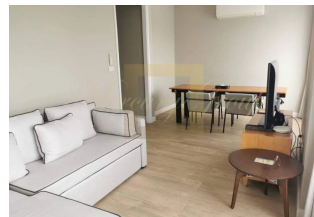

ID: TH-245-160221  
WWW.MERCURYESTATE.COM  
TEL./VIBER/WHATSAPP:  
+37125772705

**Sophisticated apartments in Bang  
Tao, 2 bedroom, 87 sq.m. with  
garden view**

*Thailand, Phuket*

<b>Price:</b>	<b>€ 358 095</b>
<b>Object type</b>	Apartment
<b>Market</b>	New building
<b>Bedrooms</b>	2
<b>Number of rooms</b>	2
<b>Area</b>	87 m2
<b>Category</b>	For sale

Diamond Condominium is an exclusive condominium complex situated alongside Phuket's renowned west coast beach, Bangtao. The development comprises 295 innovatively designed condominiums featuring 1-2 bedroom units and 2-4 Bedroom Penthouses with complete living spaces to include gourmet diner kitchens, luxurious bathroom suites and spacious private terraces overlooking 2,000 sqm. of resort tropical landscaping and an aquatic zone.