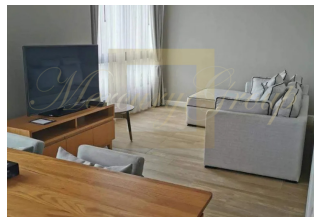

ID: TH-245-160221  
WWW.MERCURYESTATE.COM  
TEL./VIBER/WHATSAPP:  
+37125772705

**Sophisticated apartments in Bang  
Tao, 2 bedroom, 87 sq.m. with  
garden view**

*Thailand, Phuket*

<b>Price:</b>	<b>€ 358 095</b>
<b>Object type</b>	Apartment
<b>Market</b>	New building
<b>Bedrooms</b>	2
<b>Number of rooms</b>	2
<b>Area</b>	87 m2
<b>Category</b>	For sale

Diamond Condominium is an exclusive condominium complex situated alongside Phuket's renowned west coast beach, Bangtao. The development comprises 295 innovatively designed condominiums featuring 1-2 bedroom units and 2-4 Bedroom Penthouses with complete living spaces to include gourmet diner kitchens, luxurious bathroom suites and spacious private terraces overlooking 2,000 sqm. of resort tropical landscaping and an aquatic zone.