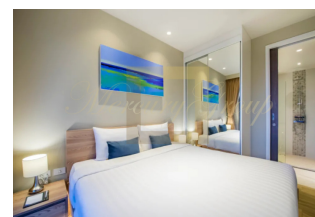

ID: TH-245-160220
WWW.MERCURYESTATE.COM
TEL./VIBER/WHATSAPP:
+37125772705

Magnificent penthouse in Bang Tao, 3 bedroom, 228 sq.m. with hills, city view

Thailand, Phuket

Price:	€ 816 744
Object type	Penthouse
Market	New building
Bedrooms	3
Number of rooms	3
Area	228 m2
Category	For sale

Diamond Condominium is an exclusive condominium complex situated alongside Phuket's renowned west coast beach, Bangtao. The development comprises 295 innovatively designed condominiums featuring 1-2 bedroom units and 2-4 Bedroom Penthouses with complete living spaces to include gourmet diner kitchens, luxurious bathroom suites and spacious private terraces overlooking 2,000 sqm. of resort tropical landscaping and an aquatic zone.