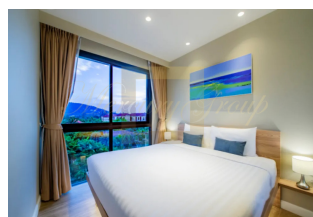

ID: TH-245-160220
WWW.MERCURYESTATE.COM
TEL./VIBER/WHATSAPP:
+37125772705

Magnificent penthouse in Bang Tao, 3 bedroom, 228 sq.m. with hills, city view

Thailand, Phuket

Price:	€ 816 744
Object type	Penthouse
Market	New building
Bedrooms	3
Number of rooms	3
Area	228 m2
Category	For sale

Diamond Condominium is an exclusive condominium complex situated alongside Phuket's renowned west coast beach, Bangtao. The development comprises 295 innovatively designed condominiums featuring 1-2 bedroom units and 2-4 Bedroom Penthouses with complete living spaces to include gourmet diner kitchens, luxurious bathroom suites and spacious private terraces overlooking 2,000 sqm. of resort tropical landscaping and an aquatic zone.