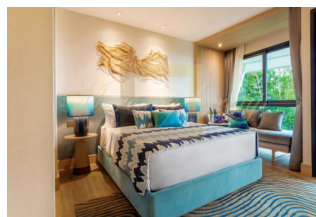

The Wanda Vista Resort consists of 7 condominium buildings, some of which were created for investment purposes and are managed by the hotel chain. The second half was built as personal residences. And all this is just a few hundred meters from the white sand beach. The resort is also conveniently located near the Laguna Golf Course, as well as the shopping areas of Boat Avenue and Porto de Phuket, offering many dining and entertainment options.