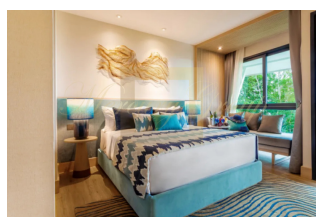

The Wanda Vista Resort consists of 7 condominium buildings, some of which were created for investment purposes and are managed by the hotel chain. The second half was built as personal residences. And all this is just a few hundred meters from the white sand beach. The resort is also conveniently located near the Laguna Golf Course, as well as the shopping areas of Boat Avenue and Porto de Phuket, offering many dining and entertainment options.