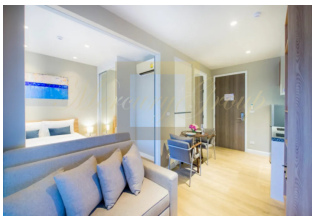

Diamond Condominium is an exclusive condominium complex situated alongside Phuket's renowned west coast beach, Bangtao. The development comprises 295 innovatively designed condominiums featuring 1-2 bedroom units and 2-4 Bedroom Penthouses with complete living spaces to include gourmet diner kitchens, luxurious bathroom suites and spacious private terraces overlooking 2,000 sqm. of resort tropical landscaping and an aquatic zone.