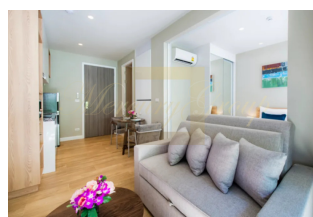

### Diamond Condominium

Thailand, Phuket

<b>Price:</b>	<b>€ 790 111</b>
<b>Object type</b>	Penthouse
<b>Market</b>	New building
<b>Bedrooms</b>	3
<b>Number of rooms</b>	3
<b>Area</b>	228 m2
<b>Category</b>	For sale

Diamond Condominium is an exclusive condominium complex situated alongside Phuket's renowned west coast beach, Bangtao. The development comprises 295 innovatively designed condominiums featuring 1-2 bedroom units and 2-4 Bedroom Penthouses with complete living spaces to include gourmet diner kitchens, luxurious bathroom suites and spacious private terraces overlooking 2,000 sqm. of resort tropical landscaping and an aquatic zone.