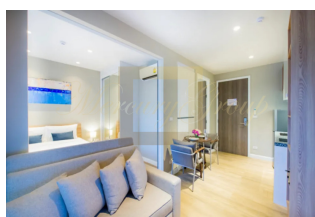

### Diamond Condominium

Thailand, Phuket

<b>Price:</b>	<b>€ 790 111</b>
<b>Object type</b>	Penthouse
<b>Market</b>	New building
<b>Bedrooms</b>	3
<b>Number of rooms</b>	3
<b>Area</b>	228 m2
<b>Category</b>	For sale

Diamond Condominium is an exclusive condominium complex situated alongside Phuket's renowned west coast beach, Bangtao. The development comprises 295 innovatively designed condominiums featuring 1-2 bedroom units and 2-4 Bedroom Penthouses with complete living spaces to include gourmet diner kitchens, luxurious bathroom suites and spacious private terraces overlooking 2,000 sqm. of resort tropical landscaping and an aquatic zone.