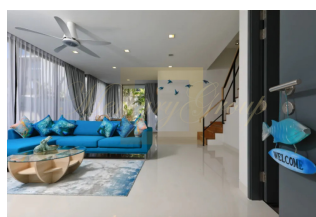

Laguna Park Residences is a complex of townhouses and villas in the Laguna area, Bang Tao beach. Properties in this area have high rental potential. The project offers a choice of attractive yet affordable homes in a safe resort environment. This family-oriented complex has its own swimming pool, spacious lawns for games, and children's playgrounds. All this with 24-hour security and video surveillance. The developer of Laguna Park is Banyan Tree Hotels and Resorts, founded in 1994 and a renowned Asian brand synonymous with prestige and luxury.