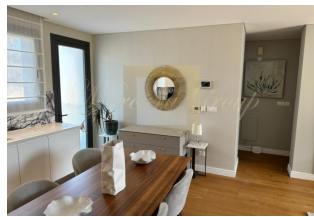

Luxury place of dream 2 bedroom apartment Ceiling height -3,15m Total area -113sq.m Living area -89sq.m Covered verandas -24sq.m Sea view Mountain View Underfloor heating Gated community Underground parking Gym Sauna Playground Parking Storage Surveillance cameras Water softener