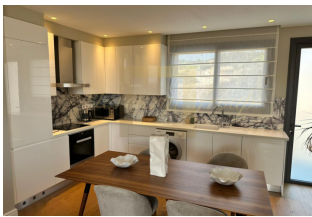

Luxury place of dream 2 bedroom apartment Ceiling height -3,15m Total area -113sq.m Living area -89sq.m Covered verandas -24sq.m Sea view Mountain View Underfloor heating Gated community Underground parking Gym Sauna Playground Parking Storage Surveillance cameras Water softener