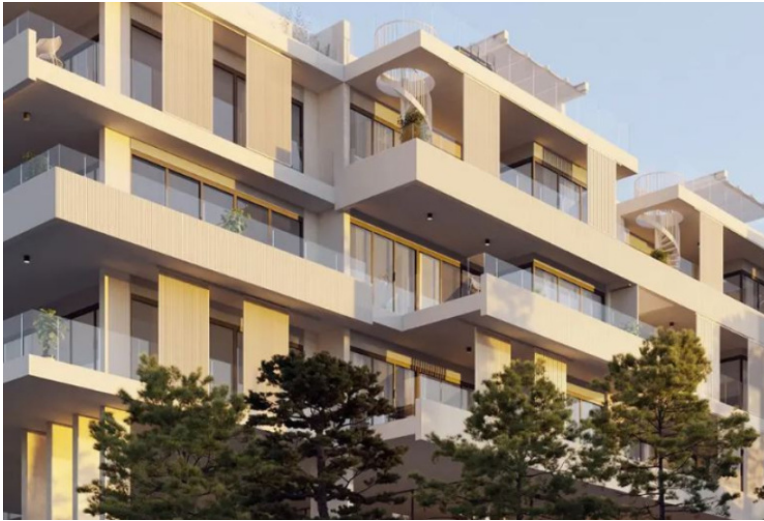

ID: CY-38-156361  
WWW.MERCURYESTATE.COM  
TEL./VIBER/WHATSAPP:  
+37127788866

**2 bedroom apartment for sale in  
panthea, limassol**

*Cyprus, Limassol*

<b>Price:</b>	<b>€ 420 000</b>
<b>Object type</b>	Apartment
<b>Bedrooms</b>	2
<b>Area</b>	87.00 m2
<b>Category</b>	For sale

New designed project, will be located in one of Limassol's prime locations, Panthea. The building's contemporary design and elegant layout will add beauty to the neighbourhood. The building will accommodate luxurious 2- and 3-bedroom apartments with limitless natural light and unforgettable views of Limassol's coastline and city. A fully equipped gym and a communal swimming pool will add comfort and luxury to all residents.