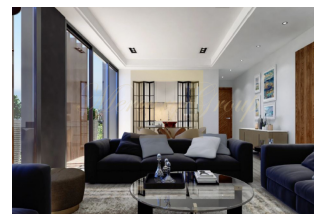

The building has eight two-bedroom apartments and is located in a very sought-after area of Potamos Gernasoyias and attracts both European and non-European investors. It is located between the town center and the tourist areas, setting a highly exclusive residence scene. The Limassol / Nicosia highway is within easy reach, enabling travel to all other towns and Larnaca and Paphos Airports, thus avoiding the town center. Its proximity to all essential amenities nearby, i.e., Banks, Restaurants, Retail Shops, Supermarkets, Café's, Water sports, and other amusements, makes this ideal location for residential and holiday living. It is built in a modern design to ensure amazing views from all verandas. The apartments are very spacious and functional and are constructed to the highest specifications, ensuring maximum advantage of light and views.