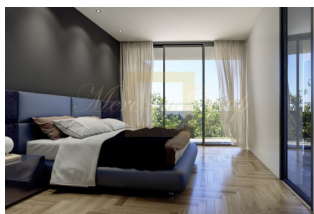

The building has eight two-bedroom apartments and is located in a very sought-after area of Potamos Gernasoyias and attracts both European and non-European investors. It is located between the town center and the tourist areas, setting a highly exclusive residence scene. The Limassol / Nicosia highway is within easy reach, enabling travel to all other towns and Larnaca and Paphos Airports, thus avoiding the town center. Its proximity to all essential amenities nearby, i.e., Banks, Restaurants, Retail Shops, Supermarkets, Café's, Water sports, and other amusements, makes this ideal location for residential and holiday living. It is built in a modern design to ensure amazing views from all verandas. The apartments are very spacious and functional and are constructed to the highest specifications, ensuring maximum advantage of light and views.