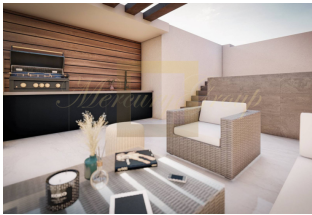

In the heart of Limassol lies a three-storey building of six two-bedroom apartments. The apartments combine modern interior design with warm and cozy elements, while the two top floor apartments enjoy separate private roof-gardens and swimming-pools. The large balconies with frameless glass railings accentuate the feeling of openness and create a smooth and sustainable relation with the surrounding area. Residence is in Ekali area, a safe residential neighborhood in the heart of Limassol, in close proximity to numerous amenities and just a minute drive from the motorway.