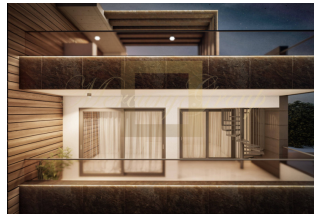

ID: CY-38-156310
WWW.MERCURYESTATE.COM
TEL./VIBER/WHATSAPP:
+37127788866

2 bedroom penthouse for sale in ekali, limassol

Cyprus, Limassol

Price:	€ 365 000
Object type	Apartment
Bedrooms	2
Area	78.00 m2
Category	For sale

In the heart of Limassol lies a three-storey building of six two-bedroom apartments. The apartments combine modern interior design with warm and cozy elements, while the two top floor apartments enjoy separate private roof-gardens and swimming-pools. The large balconies with frameless glass railings accentuate the feeling of openness and create a smooth and sustainable relation with the surrounding area. Residence is in Ekali area, a safe residential neighborhood in the heart of Limassol, in close proximity to numerous amenities and just a minute drive from the motorway.