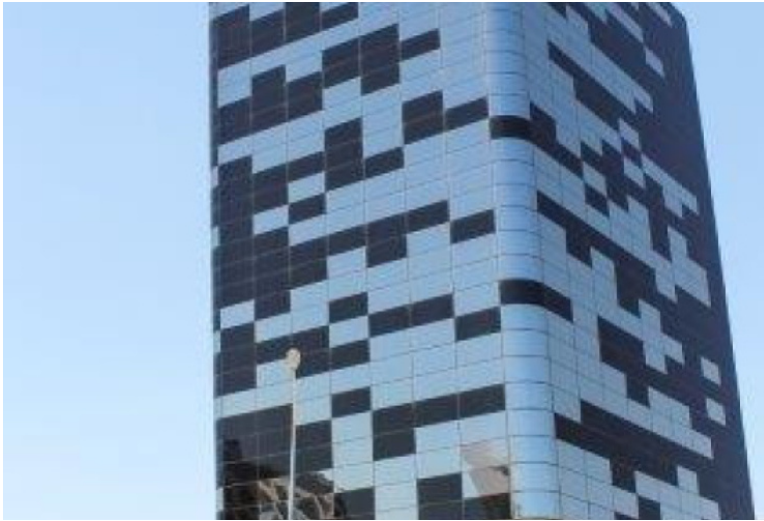

ID: CY-38-156169
WWW.MERCURYESTATE.COM
TEL./VIBER/WHATSAPP:
+37127788866

Whole flore for sale in business center,city cente, limassol

Cyprus, Limassol

| | |
|--------------------|--------------------|
| Price: | € 1 815 000 |
| Object type | Commerce |
| Area | 310.00 m2 |
| Category | For sale |

This Business Center is an exceptional, hi-tech and ultramodern building. It is centrally located in the heart of Limassol with panoramic view of the town and sea. The Business Center with the surrounding area will be a landmark of the city. Designed and constructed with the highest specifications, this Class A commercial building comprises of 9 floors high security luxurious offices for sale and spacious ground floor retail showrooms for sale. The modern architecture of the building, the future regeneration of the surrounding area and the use of best quality materials, make this Business Center a guaranteed investment for any company or organization. The unique development has been specifically designed to meet the diverse workspace requirements of modern business. The Center is designed to accommodate major businesses and professionals including Banks, Insurance Companies, Doctors, Lawyers, public or private organizations, and retail showrooms on the ground floor. The project offers ample underground car parking for the needs of both clients and employees and also immediate access to Limassol's most efficient infrastructure and highway, leading to all major towns on the island. Secured Underground Parking: €30,000.00 plus VAT per parking place. Office Rental Prices from: €29.00/m2 per month