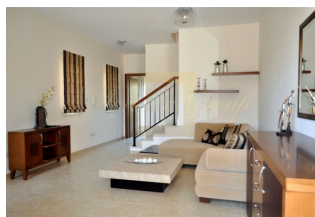

The valley of Moni, one of the most prestigious suburbs of Limassol, offer the best of all worlds: the stunning rural ambience against a hilly backdrop captures both the mild sea breeze and enchanting Mediterranean sunsets. Peaceful and tranquil as it is, Moni is at the same time only a 5-minute drive from one of the most beautiful beaches of Limassol and the St. Raphael Marina, and only a few kilometres from the centre of Limassol. The project blends perfectly into its pastoral surroundings and comprises a mixture of property types including 2-storey villas, apartments, bungalows and maisonettes, offering country living with a dimension of luxury. The complex of traditional rustic style homes creates an idyllic, self-contained oasis, complete with its own swimming pool, gym and a spacious playground. Settle into it and you will be welcomed into a long-standing community of Cypriot as well as expatriate residents who have recognized Moni as a place that can truly be called home. The maisonette has 22 m<sup>2</sup> yard, uncovered veranda 15 m<sup>2</sup> and plot is 107 m<sup>2</sup>.