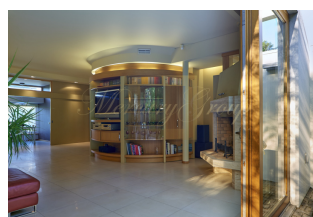

Exclusive offer in the only closed village in Riga for sale! The village is located in a picturesque place in Mezaparks, between the river Daugava and Kishezers lake, in just 8 km from the city center and 7 km from Vecaki beach. There is a direct entrance from the village to Mezapark park. Nearby OZO golf club is situated. The village is a perfect place who prefer to live in a green, quiet area close to the active city center. The village is guarded 24/7 with live security.

The house is located on a green territory 2036 m2, fenced with a specially designed fence, and decorated with thujas and flowers. Several apple trees add special cozyness. To care for the greenery, automatic watering system is installed.

The villa has an added value since it is one of the last accomplishment of Maestro Architect Modris Gelzis. The architecture and design of the house are made with accuracy and appreciation for the smallest detail.

On the first floor of the house there are located: big garage for 3 cars, spacious living room with fireplace and the central piece of the house - a glassed specially designed furniture, SPA zone with sauna, shower and a small pool, completely equipped kitchen area, study, technical room and guest toilet.

On the second floor there are 3 bedrooms, each with own walk-in-closet and a big bathroom. There is also exit to a big roof terrace.

The house is built to welcome maximum amount on light.

Please contact us to get more information about this amazing offer!

Contacts:

Alina Merca

GSM: + 37129642499

(Viber, WhatsApp)

E-mail: alina@mgroup.lv

• We work for You! •