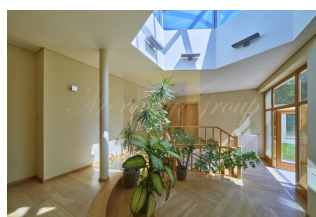

Exclusive offer in the only closed village in Riga for sale! The village is located in a picturesque place in Mezaparks, between the river Daugava and Kishezers lake, in just 8 km from the city center and 7 km from Vecaki beach. There is a direct entrance from the village to Mezapark park. Nearby OZO golf club is situated. The village is a perfect place who prefer to live in a green, quiet area close to the active city center. The village is guarded 24/7 with live security.

The house is located on a green territory 2036 m2, fenced with a specially designed fence, and decorated with thujas and flowers. Several apple trees add special cozyness. To care for the greenery, automatic watering system is installed.

The villa has an added value since it is one of the last accomplishment of Maestro Architect Modris Gelzis. The architecture and design of the house are made with accuracy and appreciation for the smallest detail.

On the first floor of the house there are located: big garage for 3 cars, spacious living room with fireplace and the central piece of the house - a glassed specially designed furniture, SPA zone with sauna, shower and a small pool, completely equipped kitchen area, study, technical room and guest toilet.

On the second floor there are 3 bedrooms, each with own walk-in-closet and a big bathroom. There is also exit to a big roof terrace.

The house is built to welcome maximum amount on light.

Please contact us to get more information about this amazing offer!

Contacts:

Alina Merca

GSM: + 37129642499

(Viber, WhatsApp)

E-mail: alina@mgroup.lv

• We work for You! •