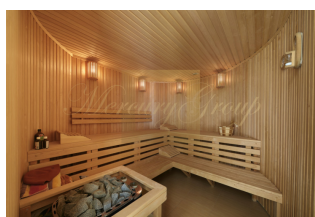

Exclusive offer in the only closed village in Riga for sale! The village is located in a picturesque place in Mezaparks, between the river Daugava and Kishezers lake, in just 8 km from the city center and 7 km from Vecaki beach. There is a direct entrance from the village to Mezapark park. Nearby OZO golf club is situated. The village is a perfect place who prefer to live in a green, quiet area close to the active city center. The village is guarded 24/7 with live security.

The house is located on a green territory 2036 m2, fenced with a specially designed fence, and decorated with thujas and flowers. Several apple trees add special cozyness. To care for the greenery, automatic watering system is installed.

The villa has an added value since it is one of the last accomplishment of Maestro Architect Modris Gelzis. The architecture and design of the house are made with accuracy and appreciation for the smallest detail.

On the first floor of the house there are located: big garage for 3 cars, spacious living room with fireplace and the central piece of the house - a glassed specially designed furniture, SPA zone with sauna, shower and a small pool, completely equipped kitchen area, study, technical room and guest toilet.

On the second floor there are 3 bedrooms, each with own walk-in-closet and a big bathroom. There is also exit to a big roof terrace.

The house is built to welcome maximum amount on light.

Please contact us to get more information about this amazing offer!

Contacts:

Alina Merca

GSM: + 37129642499

(Viber, WhatsApp)

E-mail: alina@mgroup.lv

• We work for You! •