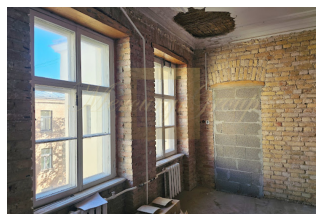

The four-storey residential building designed by architect R. A. Pflug in 1872 with a history of more than 150 years has now acquired the status of a protected cultural monument of the state. Having come under the control of new owners, it is now regaining its elegance and returning to the pearl of the park-surrounded Riga city centre.