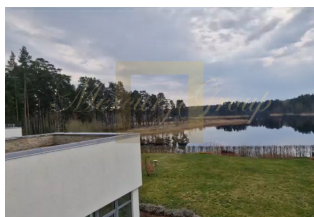

ID: LV-155190
WWW.MERCURYESTATE.COM
TEL./VIBER/WHATSAPP:
+37129128323

For sale a luxury villa in an elite village near the lake.

Latvia, Riga district

Price:	€ 1 250 000
Object type	House
House type	Detached house
Number of rooms	5
Land area	2300 m2
Area	340 m2
Category	For sale

The housing estate is in 15 minutes drive from Jurmala and Riga, it is surrounded by a pine forest. Unique landscape design opens panorama of the Bozhu Lake to every house. Bus connection with the housing estate is planned.

Elite club-type housing estate. Innovatory technical solutions and exclusive materials meet the most sophisticated needs of the dwellers. Usage of piles solves the problem of shrinkage cracks and provides durability of the houses. Panoramic windows made of "optical" glass as if dissolve the border between inner space of the houses and the outer world. Special decorative "false panels" and landscape design techniques protect from looks from outside and excessive curiosity of other residents. Principle of living space is realized in "enlivening", animating the house. When every little part of the house is carefully thought over and functional and you are delighted with comfort and enjoyment. Where location and shape of the house are primarily based on your needs. When your house is a living creature and it lives together with you. And you receive particles of vital energy of your house and fill it with your life.

Area of the plot: 13 ha. Territory is well-kept and it is designed in a unified architectural style: park landscape, pedestrian paths, trees, fountains and gazebos are illuminated. The housing estate is fenced, centralized security provided.