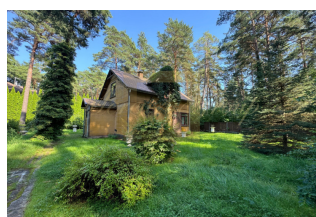

**House in Jurmala with a large plot
 near the sea**

Latvia, Jurmala and region

Price:	€ 320 000
Object type	House
Number of rooms	5
Land area	1000 m2
Area	0 m2
Category	For sale

House for sale with an area of 101 m² in Bulduri, Jurmala.

The plot is 1000 m² and has a separate land register. The house is located in a quiet area, just 500 meters from the beach. It is in good condition and is not classified as an architectural monument. There is an opportunity to build a new house or make an extension. Three-meter-tall thuja's grow along the border of the site.

The roof of the house is metal. There is also an outbuilding with an area of 34 m² on the plot.

Communications:

All city communications: water supply, sewerage, gas. There is also a stove.

Location:

- Bulduri, Jurmala, 500 m to the sea
- Within walking distance: cafes, restaurants, spas, swimming pools, market, hospital, Bulduri and Lielupe railway stations
- 3-5 minutes by car: Rimi shopping center, water park, yacht club and other facilities