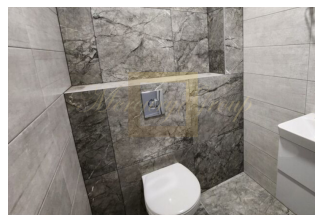

**Wonderful twin-house for sale in  
Taureni village!**

*Latvia, Riga district*

<b>Price:</b>	<b>€ 300 000</b>
<b>Object type</b>	Twin Houses
<b>House type</b>	New project
<b>Market</b>	New building
<b>Number of rooms</b>	5
<b>Land area</b>	1000 m2
<b>Area</b>	220 m2
<b>Category</b>	For sale