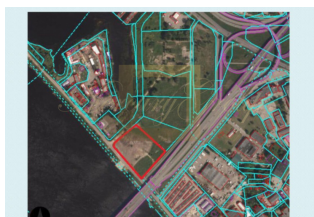

For sale land plot next to the river

Latvia, Riga

| | |
|------------------------|--------------------|
| Price: | € 2 380 000 |
| Object type | Investment project |
| Number of rooms | 0 |
| Land area | 17000 m2 |
| Area | 0 m2 |
| Category | For sale |

17 000 sq. m. (1,7 ha)

- Allowed up to 24 storey
- Mixed use territory- allowed to build high rise apartment houses, commercial office buildings, shopping malls etc.
- 7- 9 minutes from Riga city centre by car
- All central communications located near the plot