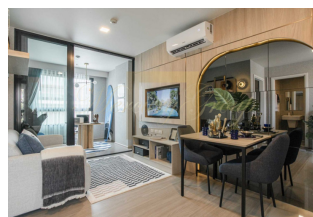

## 2 Bedroom Apartment in Kathu Area

Thailand, Phuket

<b>Price:</b>	<b>€ 200 000</b>
<b>Object type</b>	Apartment
<b>House type</b>	New project
<b>Market</b>	New building
<b>Quarter of finishing:</b>	Q4
<b>Year of finishing:</b>	2024
<b>Bedrooms</b>	2
<b>Number of rooms</b>	2
<b>Area</b>	52 m2
<b>Category</b>	For sale

We invite you to the world of exquisite architecture and sophisticated design, where every detail is thought out and functional. The perfect combination of style and comfort, located in a picturesque corner of central Phuket. The complex consists of three buildings, each of which has 8 floors and 706 apartments of various sizes - from 24 to 52 sq. m. meters. Apartments are equipped with air conditioning, kitchenettes and private balconies.

You can also choose different furniture packages for your convenience. Residents can enjoy a wide range of amenities including a 35-metre swimming pool, clubhouse, state-of-the-art gym and co-working space. The complex is also provided with 24-hour security and video surveillance. The ideal location of the complex provides easy access to Phuket Town and top shopping malls, schools, hospitals and popular attractions. You can enjoy life in harmony with nature and urban comfort.