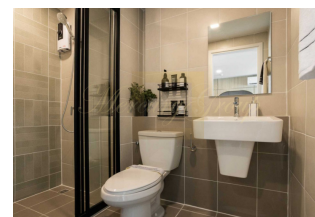

### 1 Bedroom Apartment in Kathu Area

Thailand, Phuket

<b>Price:</b>	<b>€ 200 000</b>
<b>Object type</b>	Apartment
<b>House type</b>	New project
<b>Market</b>	New building
<b>Quarter of finishing:</b>	Q4
<b>Year of finishing:</b>	2024
<b>Bedrooms</b>	1
<b>Number of rooms</b>	1
<b>Area</b>	30 m2
<b>Category</b>	For sale

We invite you to the world of exquisite architecture and sophisticated design, where every detail is thought out and functional. The perfect combination of style and comfort, located in a picturesque corner of central Phuket. The complex consists of three buildings, each of which has 8 floors and 706 apartments of various sizes - from 24 to 52 sq. m. meters. Apartments are equipped with air conditioning, kitchenettes and private balconies.