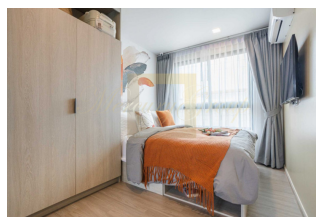

### 1 Bedroom Apartment in Kathu Area

Thailand, Phuket

<b>Price:</b>	<b>€ 200 000</b>
<b>Object type</b>	Apartment
<b>House type</b>	New project
<b>Market</b>	New building
<b>Quarter of finishing:</b>	Q4
<b>Year of finishing:</b>	2024
<b>Bedrooms</b>	1
<b>Number of rooms</b>	1
<b>Area</b>	30 m2
<b>Category</b>	For sale

We invite you to the world of exquisite architecture and sophisticated design, where every detail is thought out and functional. The perfect combination of style and comfort, located in a picturesque corner of central Phuket. The complex consists of three buildings, each of which has 8 floors and 706 apartments of various sizes - from 24 to 52 sq. m. meters. Apartments are equipped with air conditioning, kitchenettes and private balconies.

You can also choose different furniture packages for your convenience. Residents can enjoy a wide range of amenities including a 35-metre swimming pool, clubhouse, state-of-the-art gym and co-working space. The complex is also provided with 24-hour security and video surveillance. The ideal location of the complex provides easy access to Phuket Town and top shopping malls, schools, hospitals and popular attractions. You can enjoy life in harmony with nature and urban comfort.