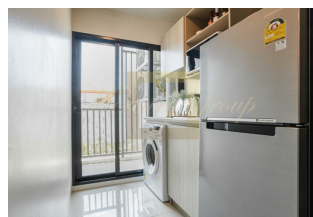

We invite you to the world of exquisite architecture and sophisticated design, where every detail is thought out and functional. The perfect combination of style and comfort, located in a picturesque corner of central Phuket. The complex consists of three buildings, each of which has 8 floors and 706 apartments of various sizes - from 24 to 52 sq. m. meters. Apartments are equipped with air conditioning, kitchenettes and private balconies.

You can also choose different furniture packages for your convenience. Residents can enjoy a wide range of amenities including a 35-metre swimming pool, clubhouse, state-of-the-art gym and co-working space. The complex is also provided with 24-hour security and video surveillance. The ideal location of the complex provides easy access to Phuket Town and top shopping malls, schools, hospitals and popular attractions. You can enjoy life in harmony with nature and urban comfort.