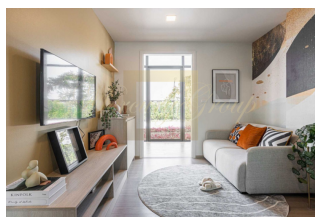

### 1 Bedroom Apartment in Kathu Area

Thailand, Phuket

<b>Price:</b>	<b>€ 200 000</b>
<b>Object type</b>	Apartment
<b>House type</b>	New project
<b>Market</b>	New building
<b>Quarter of finishing:</b>	Q4
<b>Year of finishing:</b>	2024
<b>Bedrooms</b>	1
<b>Number of rooms</b>	1
<b>Area</b>	30 m2
<b>Category</b>	For sale

We invite you to the world of exquisite architecture and sophisticated design, where every detail is thought out and functional. The perfect combination of style and comfort, located in a picturesque corner of central Phuket. The complex consists of three buildings, each of which has 8 floors and 706 apartments of various sizes - from 24 to 52 sq. m. meters. Apartments are equipped with air conditioning, kitchenettes and private balconies.

You can also choose different furniture packages for your convenience. Residents can enjoy a wide range of amenities including a 35-metre swimming pool, clubhouse, state-of-the-art gym and co-working space. The complex is also provided with 24-hour security and video surveillance. The ideal location of the complex provides easy access to Phuket Town and top shopping malls, schools, hospitals and popular attractions. You can enjoy life in harmony with nature and urban comfort.