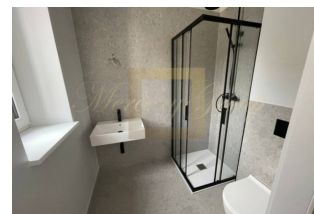

We offer for sale a townhouse in one of the most prestigious areas of Riga - Mezaparks!

MEŽAPARKS VILLAGE is a unique residential space where developers set themselves the goal of combining the conveniences of city life with proximity to nature and tranquility. The interior design of the apartment is aimed at creating a harmonious atmosphere that combines modern trends with elements of nature.

The MEŽAPARKS VILLAGE residential complex consists of 42 apartments and 8 row houses.

The house consists of two floors and has its own terrace. The house has a kitchen, functional and cozy. A terrace adds the ability to enjoy fresh air and open space, making it a great place to relax and spend time outdoors.

We have information about all apartments, row houses in this project. Please contact us to receive all current information and prices!

Contacts:

Tamara Nikiforova
GSM: +37120208819
(Viber, WhatsApp)
E-mail: tamara@mgroup.lv