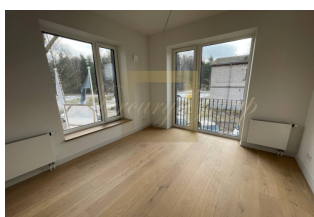

We offer for sale a townhouse in one of the most prestigious areas of Riga - Mezaparks!

MEŽAPARKS VILLAGE is a unique residential space where developers set themselves the goal of combining the conveniences of city life with proximity to nature and tranquility. The interior design of the apartment is aimed at creating a harmonious atmosphere that combines modern trends with elements of nature.

The MEŽAPARKS VILLAGE residential complex consists of 42 apartments and 8 row houses.

The house consists of two floors and has its own terrace. The house has a kitchen, functional and cozy. A terrace adds the ability to enjoy fresh air and open space, making it a great place to relax and spend time outdoors.