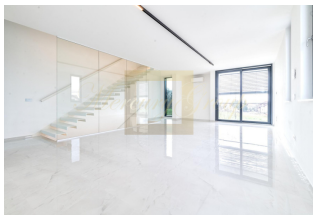

Zagreb, Gornja Dubrava. Exceptional spacious duplex apartment in a stylishly impressive urban villa consisting of three units.

Apartment D has a closed area of 100.40 m2 and features beautiful, carefully illuminated internal stairs.

It comprises the first floor with a living room, kitchen, dining area, guest toilet, and pantry. The upper floor consists of the sleeping area with two bedrooms, one of which has a balcony of 10.17 m2 (2.69 net floor area) overlooking Sljeme and greenery, and a bathroom. The apartment includes two garage parking spaces of 15.40 m2 each (total 30.40 m2; 15.20 net floor area).

The building was designed by a renowned architect and equipped with modern and high-quality facilities ensuring energy efficiency:

- 15 cm thick facade system (glass wool/styrofoam)
- Daikin heat pump
- Underfloor heating
- Each room has its own heat regulator
- Daikin air conditioning units
- Burglar-proof and fireproof entrance doors, aluminum and glass with locking via keypad, card, or key
- Premium windows ALU/PVC TERMO 85 with triple glazing
- Video intercom
- Electric blinds lifters
- First-class ceramic tiles
- First-class oak parquet flooring
- TECE, Laufen Pro, Gessi sanitary ware