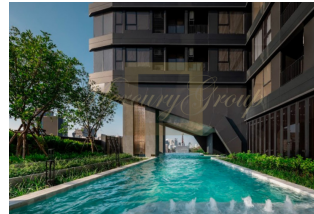

ID: TH-220-143471
WWW.MERCURYESTATE.COM
TEL./VIBER/WHATSAPP:
+37125772705

0m to MRT Khlong toei! COCO PARC located in the heart of business district...

Thailand, Bangkok

| | |
|--------------------|------------------|
| Price: | € 430 402 |
| Object type | Apartment |
| Market | Resale |
| Year built | 2022 |
| Bedrooms | 2 |
| Area | 65 m2 |
| Category | For sale |

0m to MRT Khlong toei! COCO PARC located in the heart of business district, where is easy for every type of travelling and connect to Silom, Asok, Sathorn. Silom complex, Terminal 21, The Parq, school and world class medical are not far from the residence. Thai local foods and night market located just 10 minutes away, the express way is 30m from condominium. High rise project with 37 floor. It also have many type of units such as studio, 1 bedroom, 2 bedroom, 3 bedroom and the massive unit penthouse with 2 bedroom type or 3 bedroom type surrounded by Bangkok city view and Benjakitti park view. Some of unit has the curve of Chaophraya river view as well. Facilities Saltwater Swimming pool, Lobby, Garden, Lounge on high floor with city view, Yoga Studio, Sauna, Spa, Salon, Fitness 24/7 hrs. and Co-working space, etc.