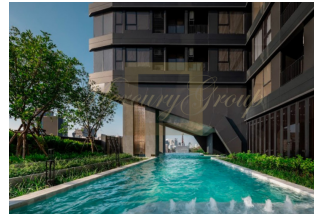

ID: TH-220-143470
WWW.MERCURYESTATE.COM
TEL./VIBER/WHATSAPP:
+37125772705

0m to MRT Khlong toei! COCO PARC located in the heart of business district...

Thailand, Bangkok

Price:	€ 715 540
Object type	Apartment
Market	New building
Year built	2022
Bedrooms	3
Area	101 m2
Category	For sale

0m to MRT Khlong toei! COCO PARC located in the heart of business district, where is easy for every type of travelling and connect to Silom, Asok, Sathorn. Silom complex, Terminal 21, The Parq, school and world class medical are not far from the residence. Thai local foods and night market located just 10 minutes away, the express way is 30m from condominium. High rise project with 37 floor. It also have many type of units such as studio, 1 bedroom, 2 bedroom, 3 bedroom and the massive unit penthouse with 2 bedroom type or 3 bedroom type surrounded by Bangkok city view and Benjakitti park view. Some of unit has the curve of Chaophraya river view as well. Facilities Saltwater Swimming pool, Lobby, Garden, Lounge on high floor with city view, Yoga Studio, Sauna, Spa, Salon, Fitness 24/7 hrs. and Co-working space, etc.