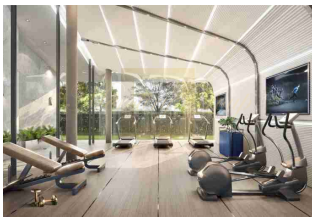

Chieftain By Patta on the abundant location easy access to Shopping mall, Terminal 21, Central marina, Night market, Little walk pattaya, International school, Hospital, Thai cuisine, Local food and also near by the express way. The beach just take a few step from the projec and the pier to Koh Larn. The massive area 260-307 m2 with 4 bedroom 6 bathroom, including 2 living room, 1 kitchen, 1 Storeroom, Laundry zone and 3 cars parking lot. Facilities at the commual area - Swimming pool, Fitness with full equipment, Clubhouse, Kids space, Jogging track, Garden near by the pool with seating area, Co-working space, Outdoor sport area and Multi-purpose area.