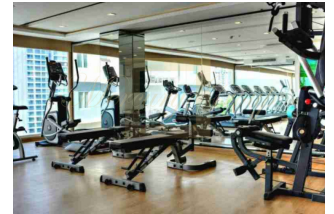

Cosy Beach View Pattaya located near by the beach, you will get the ocean view from your windows. International restaurant, Night market, Local food just a few step from condominium, it also easy access to Shopping mall, Laem Bali Hai point view, Khao Phra Tamnak, Activities club for enjoy your holiday and Pier to Koh Larn. High rise condominium with 24 storeys, 4 buildings for 297 residents. There are studio type, one bedroom, two bedroom and three bedroom. The greatest facilities - Swimming pool with the ocean view, Fitness with full equipment, Tennis court, Playground, Table tennis, Spa, Sauna, Jacuzzi, Games room, Outdoor sport area, Kids area and Multi-purpose area.