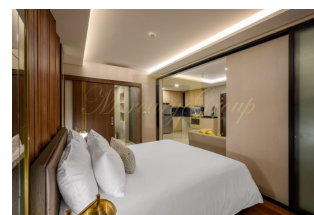

### 3-room apartment in Surin

Thailand, Phuket

<b>Price:</b>	<b>€ 420 000</b>
<b>Object type</b>	Apartment
<b>House type</b>	New project
<b>Market</b>	Resale
<b>Year built</b>	2019
<b>Bedrooms</b>	3
<b>Number of rooms</b>	3
<b>Area</b>	107 m2
<b>Category</b>	For sale

A modern residential complex in the Surin area combines the elegance of traditional Thai style with laconic finishing. Located in a picturesque, elevated location, the project offers residents a unique view of the Andaman Sea and the beaches of Surin and Bang Tao. Thoughtful landscaping creates a sense of seclusion and privacy, allowing you to enjoy the tranquility of island life.