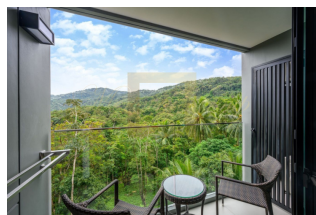

1-room apartment in Surin area

Thailand, Phuket

Price:	€ 200 000
Object type	Apartment
House type	New project
Market	Resale
Year built	2019
Bedrooms	1
Number of rooms	1
Area	53 m2
Category	For sale

A modern residential complex in the Surin area combines the elegance of traditional Thai style with laconic finishing. Located in a picturesque, elevated location, the project offers residents a unique view of the Andaman Sea and the beaches of Surin and Bang Tao. Thoughtful landscaping creates a sense of seclusion and privacy, allowing you to enjoy the tranquility of island life.

Every aspect of the project, from the spacious public areas with a café and restaurant to the state-of-the-art fitness center and 24-hour security, is designed with comfort and safety in mind. The main highlight is the main pool, surrounded by exotic gardens, which invites you to relax and rejuvenate.

A Thai-style lobby welcomes guests, while the rooftop lounge area offers an infinity pool with panoramic sea views, where you can spend unforgettable evenings enjoying the sunset. In the immediate vicinity of the complex there are numerous public spaces, including restaurants, bars, boutiques, beach clubs and supermarkets, providing a complete island lifestyle.