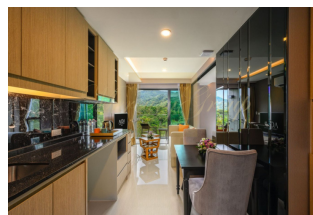

1-room apartment in Surin area

Thailand, Phuket

Price:	€ 200 000
Object type	Apartment
House type	New project
Market	Resale
Year built	2019
Bedrooms	1
Number of rooms	1
Area	53 m2
Category	For sale

A modern residential complex in the Surin area combines the elegance of traditional Thai style with laconic finishing. Located in a picturesque, elevated location, the project offers residents a unique view of the Andaman Sea and the beaches of Surin and Bang Tao. Thoughtful landscaping creates a sense of seclusion and privacy, allowing you to enjoy the tranquility of island life.

A Thai-style lobby welcomes guests, while the rooftop lounge area offers an infinity pool with panoramic sea views, where you can spend unforgettable evenings enjoying the sunset. In the immediate vicinity of the complex there are numerous public spaces, including restaurants, bars, boutiques, beach clubs and supermarkets, providing a complete island lifestyle.