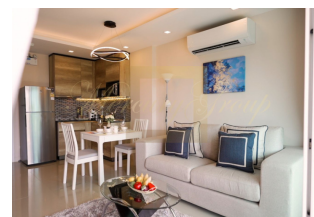

A unique residential complex combining modern aesthetics and tropical tranquility, located in a picturesque area of Phuket, surrounded by lush vegetation and in close proximity to the sea.

The project offers a selection of spacious residences, including exquisite apartments and penthouses, each of which is designed to suit the needs and wishes of residents.

Residents of the complex have access to impressive panoramic views of the surrounding Rawai, and landscaped roof gardens create cozy green corners for relaxation.

State-of-the-art amenities include a pool, fitness center and community spaces that will provide comfort and convenience for all residents.