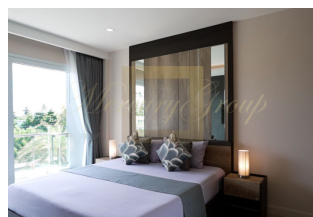

A unique residential complex combining modern aesthetics and tropical tranquility, located in a picturesque area of Phuket, amidst lush vegetation and close proximity to the sea.

The project offers a selection of spacious residences, including exquisite apartments and penthouses, each of which is designed to suit the needs and wishes of residents.

Residents of the complex have access to impressive panoramic views of the surrounding Rawai, and landscaped roof gardens create cozy green corners for relaxation.

State-of-the-art amenities include a pool, fitness center and community spaces that will provide comfort and convenience for all residents.