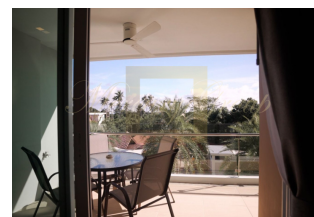

A unique residential complex combining modern aesthetics and tropical tranquility, located in a picturesque area of Phuket, surrounded by lush vegetation and in close proximity to the sea.

The project offers a selection of spacious residences, including exquisite apartments and penthouses, each of which is designed to suit the needs and wishes of residents.

Residents of the complex have access to impressive panoramic views of the surrounding Rawai, and landscaped roof gardens create cozy green corners for relaxation.

State-of-the-art amenities include a pool, fitness center and community spaces that will provide comfort and convenience for all residents.

The location in the Rawai area provides easy access to beaches, nightlife and a variety of restaurants, while offering the privacy and tranquility of an exclusive residential complex.

Contact us now for more information and to arrange a personal viewing.