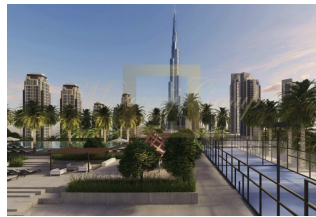

ID: OW-OAE-133859
WWW.MERCURYESTATE.COM
TEL./VIBER/WHATSAPP:
+ 37129102085

Beautiful apartment in one of the top buildings by premium developer Select Group called the Edge.

UAE, Dubai

Price:	€ 500 000
Object type	Apartment
House type	New project
Market	Resale
Year of finishing:	2026
Bedrooms	1
Number of rooms	2
Area	53.27 m2
Category	For sale

Make the most of your downtime and go beyond condominium living at The EDGE's wide range of lifestyle facilities including a co-working space, games room, social lounge, and more!

Spanning over 61,000 sq.ft., the leisure deck of the podium level offers a haven of well-being and fun for all, including a large fully equipped gymnasium, infinity pool, outdoor gym, padel courts, pickleball/basketball court, barbecue area, and a selection of seating and lounge areas.

A connected address for work and play, The EDGE is minutes away from the entertainment district of Downtown Dubai in one direction, the calm waters of the Dubai Canal in the other, while just steps away from a wide array of retail and dining options.

Beautiful apartment in one of the top buildings by premium developer Select Group called the Edge.

Cozy apartment with a nice channel view in Peninsula - Business Bay - consists of one bedroom, living room, kitchen, bathroom, and balcony. Full finishing by high quality and modern design. One underground parking is included in the price.