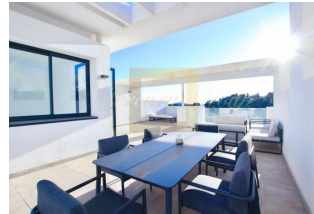

Indulge in the epitome of sophistication with our latest offering - a Duplex Penthouse for sale in the exclusive Atalaya Hills urbanization, Benahavis. This luxurious residence, boasting 120m2 of meticulously designed interiors and an expansive 125m2 terrace, creates an extraordinary living experience totaling 245m2. This haven of elegance is nestled within Atalaya Hills, a paradisiacal setting where tranquility meets opulence. The community offers a wealth of amenities, including a swimming pool, parking, 24-hour security, sprawling gardens, a bar, and a fitness and spa area, ensuring a lifestyle of utmost convenience and leisure. With 2 bedrooms and 2 bathrooms, this Duplex Penthouse is a testament to refined living. Each space is thoughtfully curated, blending modern design with comfort seamlessly. The panoramic terrace becomes an extension of your living space, providing awe-inspiring views of the surroundings. Step into a world of beauty, where every detail is a testament to luxury and exclusivity. This Duplex Penthouse is not just a home; it's an embodiment of a sophisticated lifestyle. Contact our real estate experts today to make this unparalleled residence yours.