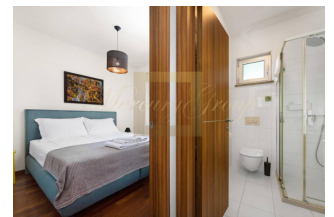

In beautiful, green Banjole, near the sea, this beautiful detached villa NKP 277 m2 is located on two floors. It has a large, beautiful garage area in the basement with access directly from the road. The well-maintained and impeccably arranged garden has a sumptuous 1073 m2, and at the same time ensures privacy and is hidden from view. The environment itself is very peaceful without too much noise.

The villa consists of a bright and large entrance hall, which leads to the living room that dominates the space. The modern, bright kitchen is equipped with high-quality Italian furniture, a large covered stone terrace with access to the pool, an arranged sun deck and a view of the greenery fully ensures privacy. As the pool is heated, it can be used throughout the year. Four modern, luxurious bedrooms with their bathrooms equipped with high-quality Italian ceramics are impeccably arranged on two floors.

The entire villa is air-conditioned, so a pleasant temperature is guaranteed during hot summer days, while in colder weather, central heating is distributed in all rooms.

In the basement there is a laundry room, a small bathroom, as well as a part for entertainment such as table tennis.

The garage part has space for two tin pets, while parking for a couple of vehicles is possible in the front exterior part of the villa.

It only takes a few minutes to walk to the nearby beach. The newly built shopping center is a few minutes away by car, while it takes 5 minutes to drive to Premantura, Cape Kamenjak.

We are at your disposal for more information about this unique villa.