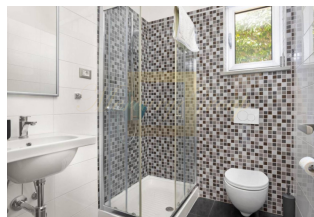

In beautiful, green Banjole, near the sea, this beautiful detached villa NKP 277 m2 is located on two floors. It has a large, beautiful garage area in the basement with access directly from the road. The well-maintained and impeccably arranged garden has a sumptuous 1073 m2, and at the same time ensures privacy and is hidden from view. The environment itself is very peaceful without too much noise.

The villa consists of a bright and large entrance hall, which leads to the living room that dominates the space. The modern, bright kitchen is equipped with high-quality Italian furniture, a large covered stone terrace with access to the pool, an arranged sun deck and a view of the greenery fully ensures privacy. As the pool is heated, it can be used throughout the year. Four modern, luxurious bedrooms with their bathrooms equipped with high-quality Italian ceramics are impeccably arranged on two floors.

The entire villa is air-conditioned, so a pleasant temperature is guaranteed during hot summer days, while in colder weather, central heating is distributed in all rooms.

In the basement there is a laundry room, a small bathroom, as well as a part for entertainment such as table tennis.