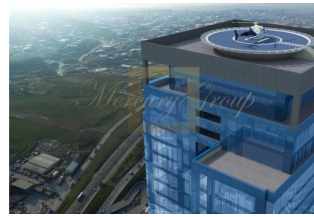

Category For sale

Project provides an excellent solution for investors seeking aesthetics and comfort combined, as a concept-based project reflecting quality to the smallest detail of architecture. This special project will offer you an indispensable feeling of peace with its design, comfort and location, thanks to the use of world-class brands in construction and decoration. The key for a luxury life in which you will have all the details for a quality living is waiting for you at Sheer Line .

Project , which was carried out in Esenyurt-Bahçeşehir, is built on a land of 7 thousand 600 square meters. The 45-storey single tower blog will include residence apartments between 19 and 39 floors, 3 floors with 2000 m2 each floor, and a total of 6000 m2 social area.

Sheer Line project will include social facilities such as children's playgrounds, fitness center, sauna, swimming pool, security, parking, cafe, walking areas, sports fields.

Contacts:

Tamara Nikiforova
GSM: +37120208819
(Viber, WhatsApp)
E-mail: tamara@mgrouplv