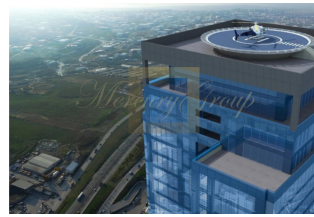

Category For sale

Project provides an excellent solution for investors seeking aesthetics and comfort combined, as a concept-based project reflecting quality to the smallest detail of architecture. This special project will offer you an indispensable feeling of peace with its design, comfort and location, thanks to the use of world-class brands in construction and decoration. The key for a luxury life in which you will have all the details for a quality living is waiting for you at Sheer Line .

Project , which was carried out in Esenyurt-Bahçeşehir, is built on a land of 7 thousand 600 square meters. The 45-storey single tower blog will include residence apartments between 19 and 39 floors, 3 floors with 2000 m2 each floor, and a total of 6000 m2 social area.

Sheer Line project will include social facilities such as children's playgrounds, fitness center, sauna, swimming pool, security, parking, cafe, walking areas, sports fields.

Contacts:

Tamara Nikiforova
GSM: +37120208819
(Viber, WhatsApp)
E-mail: tamara@mgroup.lv