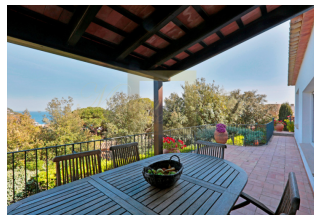

The Costa Brava is one of the most exclusive and sought-after areas of Spain, and this impressive house located in Llafranc is a true gem. The property is located on a 955 m2 plot and has an impressive 455 m2 house, surrounded by a beautiful garden and a private pool. The house is very bright and sunny throughout the day thanks to its excellent orientation towards the south. Designed by a prestigious local architect, this property has an excellent distribution. Upon entering the house, we find a large hall that gives access to the day area, which includes a living room with a large window and access to a terrace with spectacular views, a television room with a fireplace, a large dining room, the kitchen-dining room, a pantry and a large porch that can be a perfect place for a sofa or chillout area from where you can enjoy the unique views. From the porch you can access the garden and pool. The night floor of the house has six suites, all exterior with views of the garden area, closets and bathroom. A living room, a laundry room. On the lower floor is the machinery area and parking. It has closed parking for two cars, motorcycles, bicycles, and open parking for another four cars. This unique property is ideal to be the host center for a large family, as it offers everything you need to enjoy an unforgettable vacation. The location of this exclusive villa in Llafranc is privileged, as it is a few meters from the beach, the port of Llafranc, the restaurant and shopping area and the Llafranc Tennis sports facilities. In addition, just a few minutes by car you will find the spectacular coves with crystal clear waters of Tamariu, Aiguablava, Sa Riera and Sa Tuna.