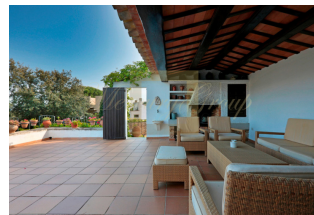

The Costa Brava is one of the most exclusive and sought-after areas of Spain, and this impressive house located in Llafranc is a true gem. The property is located on a 955 m2 plot and has an impressive 455 m2 house, surrounded by a beautiful garden and a private pool. The house is very bright and sunny throughout the day thanks to its excellent orientation towards the south. Designed by a prestigious local architect, this property has an excellent distribution. Upon entering the house, we find a large hall that gives access to the day area, which includes a living room with a large window and access to a terrace with spectacular views, a television room with a fireplace, a large dining room, the kitchen-dining room, a pantry and a large porch that can be a perfect place for a sofa or chillout area from where you can enjoy the unique views. From the porch you can access the garden and pool. The night floor of the house has six suites, all exterior with views of the garden area, closets and bathroom. A living room, a laundry room. On the lower floor is the machinery area and parking. It has closed parking for two cars, motorcycles, bicycles, and open parking for another four cars. This unique property is ideal to be the host center for a large family, as it offers everything you need to enjoy an unforgettable vacation. The location of this exclusive villa in Llafranc is privileged, as it is a few meters from the beach, the port of Llafranc, the restaurant and shopping area and the Llafranc Tennis sports facilities. In addition, just a few minutes by car you will find the spectacular coves with crystal clear waters of Tamariu, Aiguablava, Sa Riera and Sa Tuna.