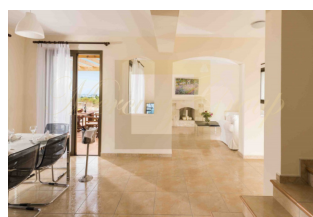

Konia Panorama is one of the most impressive projects developed in the picturesque village of Konia. Panoramic sea view 3 Bedroom villa-type DMaster bedroom with en suite 1 WC & 2 Bathrooms Large tiled balconies and verandas Fire place dressed in stonework Private parking area Private swimming pool (Optional) Private garden Pergolas Storage space