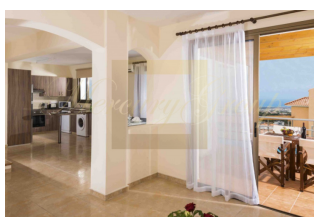

ID: CY-35-1-123651
WWW.MERCURYESTATE.COM
TEL./VIBER/WHATSAPP:
+37127788866

Konia Panorama is one of the most impressive projects developed in the picturesque village of Konia

Cyprus, Paphos

Price:	€ 640 518
Object type	House
Number of rooms	3
Area	128 m2
Category	For sale

Konia Panorama is one of the most impressive projects developed in the picturesque village of Konia. Panoramic sea view 3 Bedroom villa-type DMaster bedroom with en suite 1 WC & 2 Bathrooms Large tiled balconies and verandas Fire place dressed in stonework Private parking area Private swimming pool (Optional) Private garden Pergolas Storage space