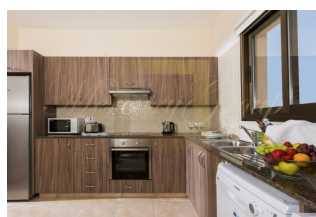

Konia Panorama is one of the most impressive projects in the picturesque village of Konia. Panoramic sea view
3 Bedroom villa-type B: Master bedroom with ensuite 1WC, 1 Shower & 1 Bathroom Large tiled balconies and verandas Fire place dressed in stonework Private parking area Private swimming pool (Optional) Private garden Pergolas Storage space