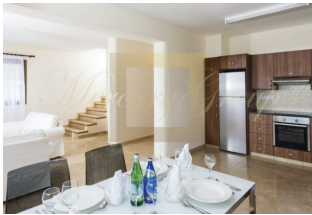

ID: CY-35-1-123641  
WWW.MERCURYESTATE.COM  
TEL./VIBER/WHATSAPP:  
+37127788866

**Konia Panorama is one of the most impressive projects developed in the picturesque village of Konia**

*Cyprus, Paphos*

<b>Price:</b>	<b>€ 547 204</b>
<b>Object type</b>	House
<b>Number of rooms</b>	2
<b>Area</b>	116 m2
<b>Category</b>	For sale

Konia Panorama is one of the most impressive projects developed in the picturesque village of Konia. Panoramic sea view 2 Bedroom villa-type 12 Master bedroom with en suite 1 WC, 1 shower & 1 Bathroom Large tiled balconies and verandas Private garden Private parking area Storage space Private swimming pool (Optional) Pergolas