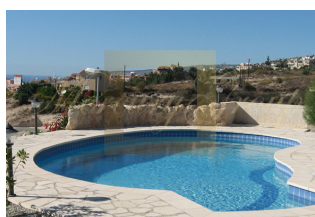

Pneri Villas are ideally situated in an exclusive area between Paphos town and Tala Village, above Stephanie Village. All villas consist of 2, 3 and 4 bedrooms, large verandas and command spectacular views of the Mediterranean Sea. The area has become one of the most exclusive neighbourhoods in the Paphos District. This new development presents a rare opportunity to those wishing to purchase a permanent or holiday home.