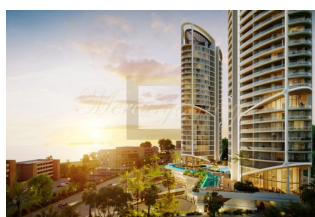

ID: CY-35-1-123508
WWW.MERCURYESTATE.COM
TEL./VIBER/WHATSAPP:
+37127788866

Designing luxury residences of such beauty and providing an intelligent, sy...

Cyprus, Nicosia

Price:	€ 2 240 000
Object type	Apartment
Year built	2019
Number of rooms	1
Area	138 m2
Category	For sale

Designing luxury residences of such beauty and providing an intelligent, systematic and fully functional design that truly inspires the soul through creativity, elegance and style. Is created for those who live, work and play in place that represents the fast pace of a city and lifestyle of a Mediterranean resort. The new prestigious beachfront towers in Limassol are located in one of the most sought after neighborhoods with the best 5-star hotels — Amathus Beach Hotel and Four Season. The project is conveniently positioned in a carefully selected, quiet, and safe neighborhood in one of the most prestigious areas of Limassol city. This contemporary development is inspired by unobstructed sea and city view, surrounded by picturesque green landscapes.