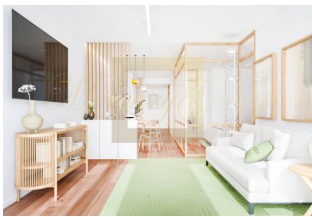

1+1 apartment with balcony

Portugal, Porto Metropolitan Area (North Region)

Price:	€ 524 000
Object type	Apartment
Market	Resale
Bedrooms	1
Number of rooms	2
Category	For sale

1+1 apartment with balcony next to São Bento station, Porto. It is located near the Dom Luís I Bridge, São Bento station, Porto Puppet Museum, Palace of Arts, Port See Treasure Museum, Museum of Sacred Art and Archaeology, Ribeira Square. This 1+1 apartment with 79.54 m² of gross private area is located on the second floor and consists of living room and kitchenette, two bedrooms, two bathrooms and balcony. Features: -Balcony- Equipped kitchen (glass ceramic hob, integrable oven, dishwasher, washing machine and dryer, refrigerator, extractor hood, microwave)- Water heater-Air conditioning- Double glazing- Floating floor- Acoustic and thermal insulation. Situated in the historic area of the city, this property enjoys a privileged location due to its central location where we can find all kinds of traditional commerce and various tourist and cultural attractions such as the Museum of The Puppets of Porto, the Palace of the Arts, the Museum of the Treasure of the See of Porto, the Museum of Sacred Art and Archaeology, the Ribeira Square, leisure areas such as Praça do Infante D. Henrique. With a vast transport network, restaurants, supermarkets and schools available. Completion in July 2024.