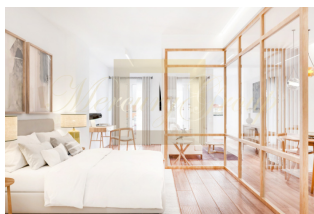

1+1 apartment with balcony next to São Bento station, Porto. It is located near the Dom Luís I Bridge, São Bento station, Porto Puppet Museum, Palace of Arts, Port See Treasure Museum, Museum of Sacred Art and Archaeology, Ribeira Square. This 1+1 apartment with 82.99 m<sup>2</sup> of gross private area is on the first floor and consists of living room and kitchenette, two bedrooms, two bathrooms and balcony. Features: -Balcony- Equipped kitchen (glass ceramic hob, integrable oven, dishwasher, washing machine and dryer, refrigerator, extractor hood, microwave)- Water heater-Air conditioning- Double glazing- Floating floor- Acoustic and thermal insulation. Situated in the historic area of the city, this property enjoys a privileged location due to its central location where we can find all kinds of traditional commerce and various tourist and cultural attractions such as the Museum of the Puppets of Porto, the Palace of arts, the Museum of the Treasure of the See of Porto, the Museum of Sacred Art and Archaeology, the Ribeira Square, leisure areas such as Praça do Infante D. Henrique. With a vast transport network, restaurants, supermarkets and schools available. Conclusion in July 2023.