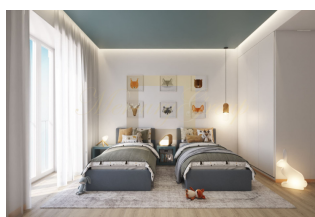

### Apartment 3 Bedrooms Duplex

Portugal, Lisbon Metropolitan Area

<b>Price:</b>	<b>€ 1 300 000</b>
<b>Object type</b>	Apartment
<b>Market</b>	Resale
<b>Bedrooms</b>	3
<b>Number of rooms</b>	4
<b>Area</b>	170 m2
<b>Category</b>	For sale

The new exclusive development combines elegance and functionality in an exceptional way. Located in the heart of Lisbon, in the prestigious neighborhood of Avenidas Novas, near Saldanha. Close to schools, hospitals and natural areas. The apartment has closed parking. It is here that the charm begins, in the center of the city, in the heart of a Lisbon full of light, where history is revealed in every detail. It is here that you feel the pulse of a city full of charm, prepared to conquer it, for life.!